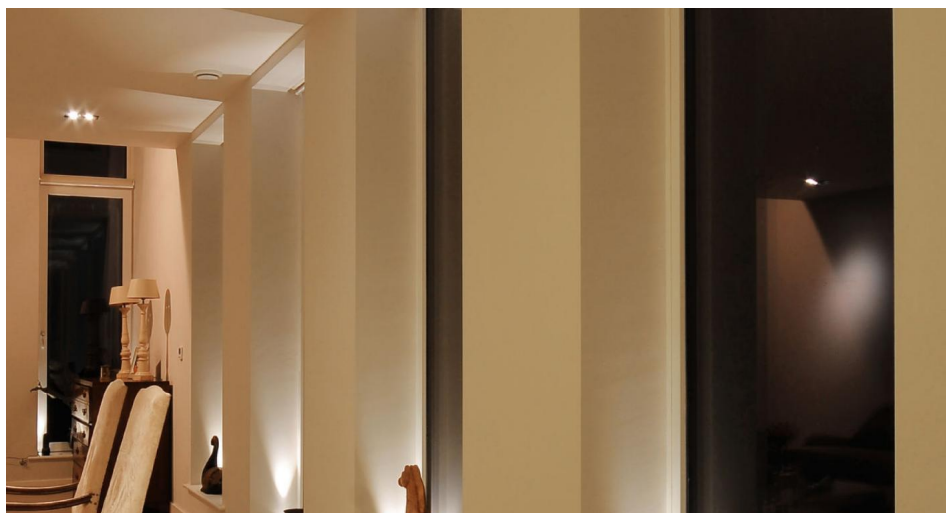

Phantom Round LED

Phantom Round 40° RGB 350mA Add On
RGB 3W

AL2118 BRZ RGB ADD

RGB 3W

Quicklink: Q30E3

General

Colour	Bronze
Construction	Steel / Glass
Dimmable	Yes
IP Rating	IP68

Dimmable	Yes
LED Type	High Power

Dimensions

Cable Length	500mm
Cut Out	40mm (Diameter)
Depth	82mm
Diameter	49mm
Tube Diameter	49mm
Tube Length	88mm

Electrical

Amperage	350mA
Maximum Wattage	3W
Requires Driver	Yes

Light Characteristics

Beam Angle	40°

The **Phantom Round 40° RGB Add On** is a small recessed uplight with a 2m Coupler lead. It is rated IP68, allowing it to be fitted into wet areas such as shower cubicles or outside in decking. It can be placed in zones 0, 1 and 2 of bathrooms, offering full flexibility in its placement. Constructed from marine grade steel and frosted glass.

The fitting comes complete with spring clips to mount into hollow walls and floors. It also comes with a plastic mounting box for use with brick and other solid surfaces. If used outside, it is strongly advised that *Heat Shrink* is used to protect the wiring from water.

This light does not require any wiring as it uses the plug and play system. The power cable and endcap will be needed to be connected to make the light work.

The minimum required products needed to operate multiple fittings are:

- WISERGB 350MA M: Wise Chameleon Master
- SPEC ENDCAP: End Cap
- RS2524: LED Driver
- SPECPC1: Power Cord
- Wise 7 Channel Switch or Wise 7 or 42 Channel Remote