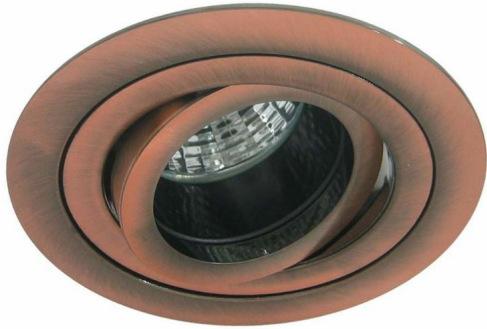

Rock 'n' Roll

Rock 'n' Roll Black Baffle 35 12V
35W Bronze

DL30854 BRONZE

35W Bronze
Quicklink: Q4D4

General

Cap	GU4 / MR11
Colour	Bronze
Construction	Die-Cast Aluminium
Dimmable	Yes
IP Rating	IP20

Dimensions

Cut Out	65mm (Diameter)
Diameter	75mm
Horizontal Rotation	360°
Minimum Ceiling	70mm
Depth	
Vertical Rotation	35°

Electrical

Maximum Wattage	35W
Voltage	12V

The **Black Baffle 35** is a fully adjustable 35mm downlight which has the added benefit over the *Rock 'n' Roll 35* of an integrated black baffle. This recesses the light source further into the downlight, absorbing light at wide angles to eliminate glare whilst also maintaining full light output. The inner ring can tilt to a maximum of 35° for precise beam placement.

The outer ring of this product is permanently attached to the ceiling and the two inner rings are one piece. These two inner rings are easily pulled out to reveal the lampholder. This simply pushes back in place afterwards. No clips or tools are needed, simplifying the lamp replacement process without compromising the design.

Rock 'n' Roll

Rock 'n' Roll Black Baffle 35 12V
35W Bronze