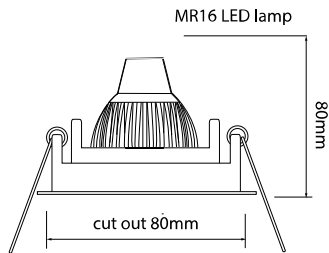

DL336 BRONZE

50W Bronze

Quicklink: Q4CD

General

Cap	GU5.3 / MR16
Colour	Bronze
Construction	Die-Cast Aluminium
Dimmable	Yes
IP Rating	IP20

Dimensions

Cut Out	80mm (Diameter)
Diameter	90mm
Horizontal Rotation	360°
Minimum Ceiling	80mm
Depth	
Vertical Rotation	35°

Electrical

Maximum Wattage	50W
Voltage	12V

The Rock 'n' Roll 50 is a fully adjustable 50mm downlight. The inner ring can tilt to a maximum of 35° for precise beam placement.

The outer ring of this product is permanently attached to the ceiling and the two inner rings are one piece. These two inner rings are easily pulled out to reveal the lampholder. This simply pushes back in place afterwards. No clips or tools are needed, simplifying the lamp replacement process without compromising the design.

Rock 'n' Roll

Rock 'n' Roll 50 12V
50W Bronze

MR. RESISTOR[®]
Lighting Specialist Est. 1968

Dimensions using our LED Module

Dimensions using our LED Module