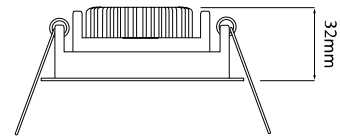

Rock 'n' Roll

Rock 'n' Roll 50 12V
50W Bronze

MR. RESISTOR®
Lighting Specialist Est. 1968

Dimensions using our LED Module