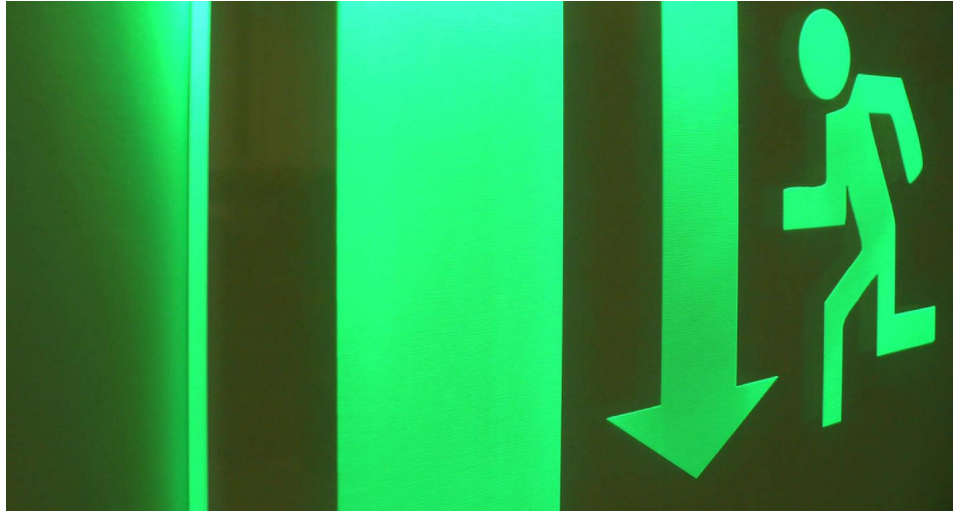

Emergency Exit Lights

LED Main Exit Sign
1W 350mA

SIGN 10E01057 WH

1W 350mA
Quicklink: Q2E8B

The LED Main Exit Sign is a hanging LED exit light with an arrow down legend. The fitting is ceiling mounted for use above doors or in hallways.

General

Colour Green,White
Construction Plastic

Battery 3 hrs
Charging Time 24 hrs
Emergency Type Maintained

Dimensions

Depth 65mm
Length 270mm
Width 225mm

Electrical

Maximum Wattage 1W