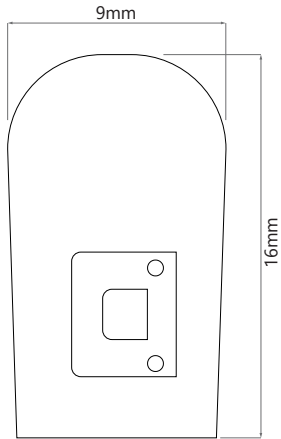

LED Slim Neon Flex 240V

LED Tube Neon Flex 240V 910mm
2W Blue

LEDTUBE 240V BLU

2W Blue

Quicklink: Q2E82

General

Construction	Plastic
Dimmable	Yes
IP Rating	IP00

Dimensions

Cut Length	910mm
Height	16mm
Length	910mm
Width	9mm

Electrical

Maximum Wattage	2W
Voltage	240V

Light Characteristics

Beam Angle	120°
------------	------

LED Tube 240V 910mm is a flexible light source used to illuminate under cupboards, coves, cabinets and shelves. This product is priced per 910mm and cut to order.

This product is able to be powered as one continuous strip up to 50 meters. This product can be cut every 910mm up to 50m or anywhere in between at the given cut points.

Popular amongst residential and commercial applications alike, this 240V LED tube is the perfect solution to mood lighting in clubs, shops, pubs, restaurants, bars. Due to the tape lights flexibility, it is the perfect lighting solution to create a uniformed, even light around curved surfaces.

Please Note: If the tube is cut into sections, we cannot refund.

LED Slim Neon Flex 240V

LED Tube Neon Flex 240V 910mm
2W Blue

Without End Cap

With End Cap