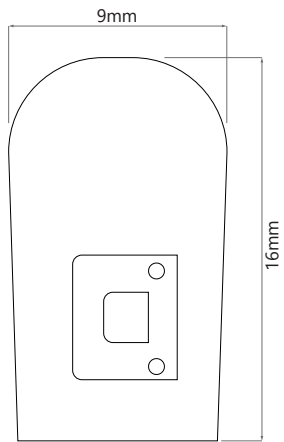

LED Slim Neon Flex 240V

LED Tube Neon Flex 240V 910mm
2W 4000K Cool White

Without End Cap