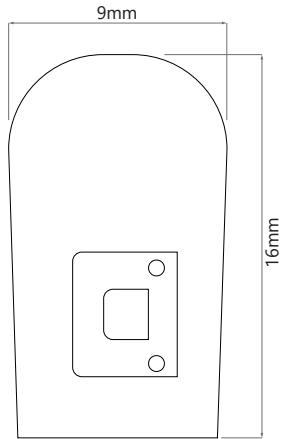

LED Slim Neon Flex 240V

LED Tube Neon Flex 240V 910mm
2W 4000K Cool White

MR. RESISTOR®
Lighting Specialist Est. 1968

Without End Cap