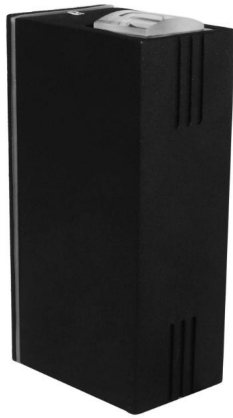

Beam

Narrow and Wide Beam Up & Down Light LED 240V 6W

Black 3000K Warm White

X3000B BL/WW LED

Black 3000K Warm White

Quicklink: Q2BF6

The LED Beam Light range are modern surface mounted fittings that create stunning effects. Ideal for lighting entrances and driveways. Constructed from aluminium with a hard wearing chromate finish these fittings are extremely durable and reliable. A LED driver is incorporated into the fitting simply wire to mains.

General

Colour	Black
Construction	Aluminium
Dimmable	No
IP Rating	IP54
RAL Colour Code	RAL 9011

Dimmable	No
Operating Temperature	-20°C ~ +45°C

Dimensions

Height	150mm
Width	49mm

Electrical

Maximum Wattage	6W (2 x 3W)
Voltage	240V

Light Characteristics

Colour Rendering Index	85
Colour Temperature	3000K Warm White
Lumens	420 lm
Lumens Per Watt	70 lm/W

Beam

Narrow and Wide Beam Up & Down Light LED 240V 6W
Black 3000K Warm White