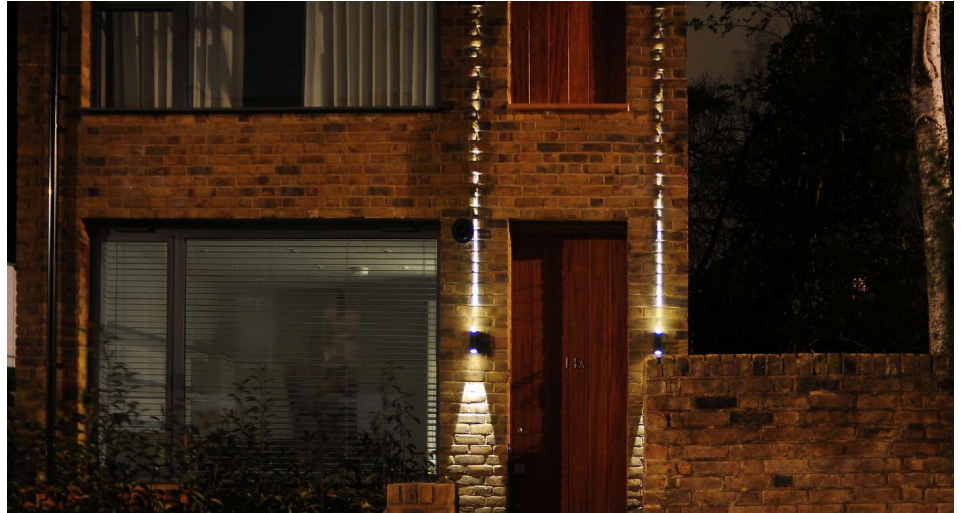

Beam

Narrow and Wide Beam Up & Down Light LED 240V 6W

Black 3000K Warm White

X3000B BL/WW LED

Black 3000K Warm White

Quicklink: Q2BF6

The LED Beam Light range are modern surface mounted fittings that create stunning effects. Ideal for lighting entrances and driveways. Constructed from aluminium with a hard wearing chromate finish these fittings are extremely durable and reliable. A LED driver is incorporated into the fitting simply wire to mains.

General

Colour	Black
Construction	Aluminium
Dimmable	No
IP Rating	IP54
RAL Colour Code	RAL 9011

Dimmable	No
Operating Temperature	-20°C ~ +45°C

Dimensions

Height	150mm
Width	49mm

Electrical

Maximum Wattage	6W (2 x 3W)
Voltage	240V