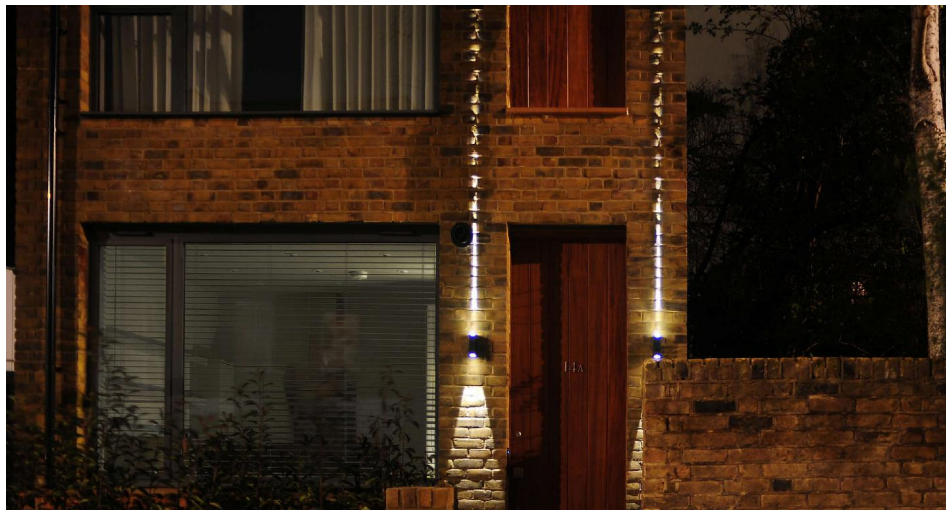

Beam

Narrow and Wide Beam Up & Down Light LED 240V 6W
Black 3000K Warm White

MR. RESISTOR[®]
Lighting Specialist Est. 1968

X3000B BL/WW LED

Black 3000K Warm White
Quicklink: Q2BF6

The LED Beam Light range are modern surface mounted fittings that create stunning effects. Ideal for lighting entrances and driveways. Constructed from aluminium with a hard wearing chromate finish these fittings are extremely durable and reliable. A LED driver is incorporated into the fitting simply wire to mains.

Beam

Narrow and Wide Beam Up & Down Light LED 240V 6W
Black 3000K Warm White

MR. RESISTOR[®]
Lighting Specialist Est. 1968