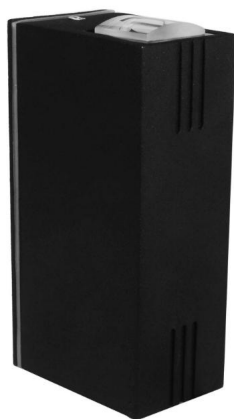

Beam

Narrow and Wide Beam Up & Down Light LED 240V 6W
Black 3000K Warm White

MR. RESISTOR[®]
Lighting Specialist Est. 1968

X3000B BL/WW LED

Black 3000K Warm White
Quicklink: Q2BF6

The LED Beam Light range are modern surface mounted fittings that create stunning effects. Ideal for lighting entrances and driveways. Constructed from aluminium with a hard wearing chromate finish these fittings are extremely durable and reliable. A LED driver is incorporated into the fitting simply wire to mains.

General

| | |
|-----------------|-----------|
| Colour | Black |
| Construction | Aluminium |
| Dimmable | No |
| IP Rating | IP54 |
| RAL Colour Code | RAL 9011 |

| | |
|-----------------------|---------------|
| Dimmable | No |
| Operating Temperature | -20°C ~ +45°C |

Dimensions

| | |
|--------|-------|
| Height | 150mm |
| Width | 49mm |

Electrical

| | |
|-----------------|-------------|
| Maximum Wattage | 6W (2 x 3W) |
| Voltage | 240V |

Light Characteristics

| | |
|------------------------|------------------|
| Colour Rendering Index | 85 |
| Colour Temperature | 3000K Warm White |
| Lumens | 420 lm |
| Lumens Per Watt | 70 lm/W |

Beam

Narrow and Wide Beam Up & Down Light LED 240V 6W
Black 3000K Warm White

MR. RESISTOR[®]
Lighting Specialist Est. 1968