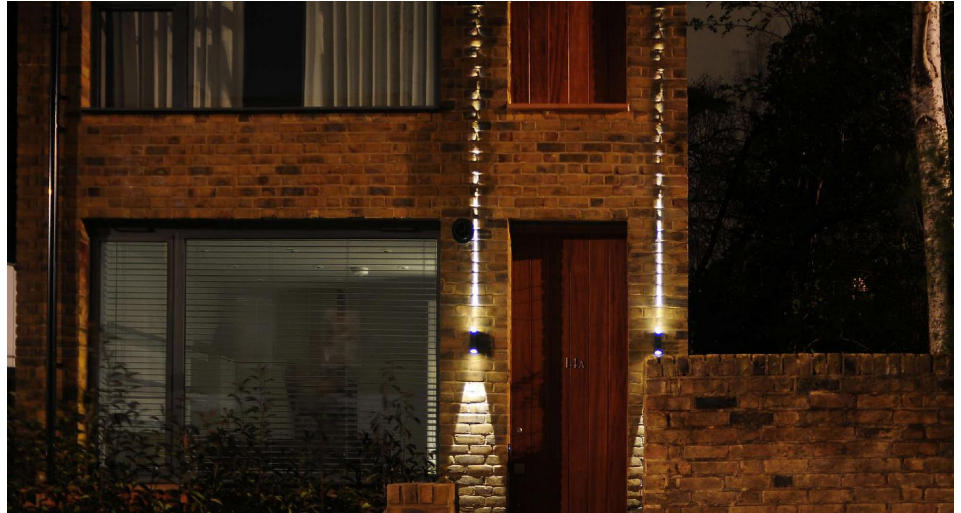

Beam

Single Beam Wall Down Light Blue LED 240V
Black Blue Light

X3001 BL/BLU LED

Black Blue Light
Quicklink: Q2BF5

The **LED Beam Light** range are modern surface mounted fittings that create stunning effects. Ideal for lighting entrances and driveways. Constructed from aluminium with a hard wearing chromate finish these fittings are extremely durable and reliable. A LED driver is incorporated into the fitting simply wire to mains.

General

Colour	Black
Construction	Aluminium
Dimmable	No
IP Rating	IP54
RAL Colour Code	RAL 9011

Dimmable	No
Operating Temperature	-20°C ~ +45°C

Dimensions

Height	81mm
Width	49mm

Electrical

Maximum Wattage	3W
Voltage	240V