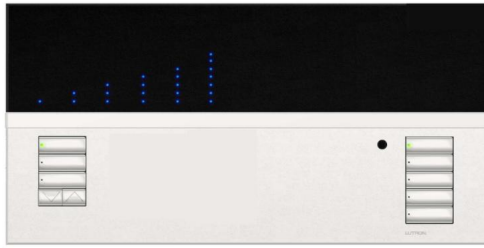

QS Grafik Eyes

Lutron Grafik Eye QS
White 6 Circuits, 1 Blind

QSGRK-6PCE-1TWH

White 6 Circuits, 1 Blind
Quicklink: Q2B5C

General

Colour	White
Construction	Steel

Dimensions

Depth	60mm
Length	119mm
Width	239mm

Electrical

Maximum Wattage	2300W
Maximum Wattage per Circuit	500W

GRAFIK Eye QS Wireless is the premier energy-saving light and window treatment control. GRAFIK Eye QS includes an astronomical timeclock, intuitive lighting presets, and direct window treatment control. Now with wireless technology, you can use the GRAFIK Eye QS Wireless to seamlessly integrate with a variety of Lutron wireless products and systems, including Radio Powr Savr™ occupancy, vacancy, and daylight sensors, Sivoia® QS Wireless window treatments, Pico® wireless control, and other GRAFIK Eye wireless products. Additionally, the GRAFIK Eye QS Wireless is compatible with all Lutron wired QS products and systems

GRAFIK Eye QS improves architectural lighting control

Simple to operate

Large, engravable, backlit buttons and an information display with multiple language options.

Easy to design and integrate.

Connects directly to shades, occupancy sensors, and power modules that can handle magnetic and electronic low-voltage transformers interchangeably. Also connects to A/V devices and building management control systems.