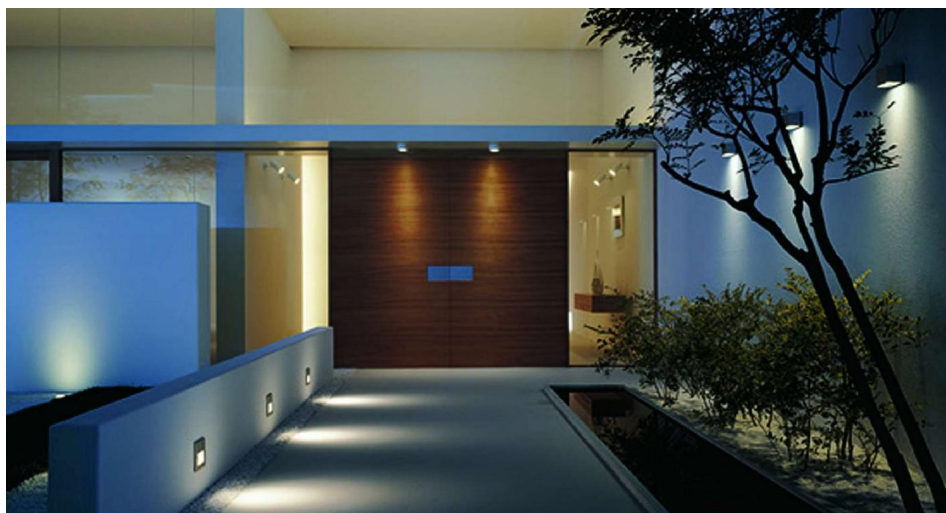

Ixis

Ixis Recessed Wall Light 240V 6W

Silver 3000K Warm White

R9320/6 SIL REC

Silver 3000K Warm White

Quicklink: Q2AA6

General

Colour	Silver
Construction	Aluminium
Dimmable	No
IP Rating	IP65
RAL Colour Code	RAL 9006

Dimmable No

Dimensions

Cut Out	210 x 85mm (Length x Width)
Depth	60mm
Height	105mm
Width	231mm

Electrical

Maximum Wattage	6W (6 x 1W)
Voltage	240V

Light Characteristics

Beam Angle	25°
Colour Rendering Index	85
Colour Temperature	3000K Warm White
Lumens	660 lm
Lumens Per Watt	110 lm/W

The LED Ixis Recessed Wall Light range are modern discreet fittings ideal for lighting garden areas, pathways or for use indoors in cellars or stairwells. Constructed from aluminium with a hard wearing coating these fittings are extremely durable and reliable. Each fitting incorporates a plastic back box suitable for concrete installation or clips for timber and plasterboard installation.

Please Note: You must tighten the glands after installation.