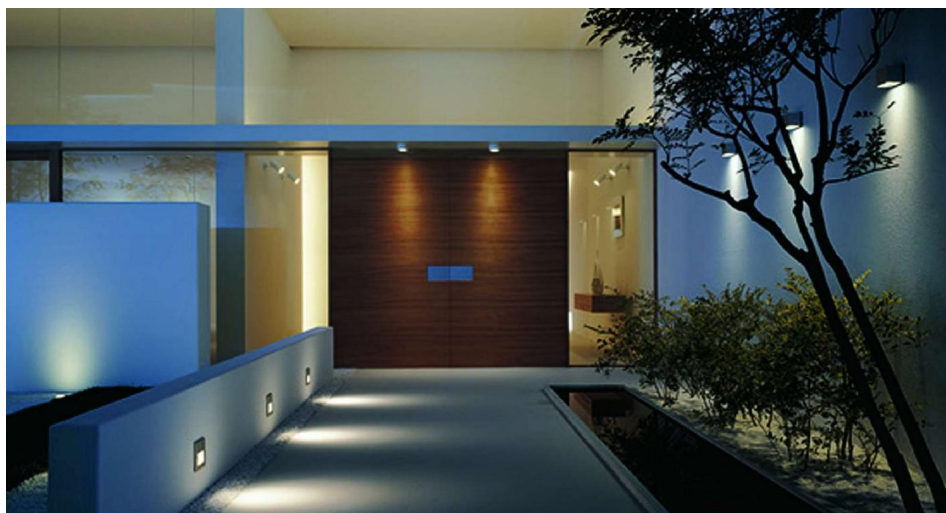

Ixis

Ixis Recessed Wall Light 240V 4W

Black 3000K Warm White

R9310/4 BLK REC

Black 3000K Warm White

Quicklink: Q2AA2

The LED Ixis Recessed Wall Light range are modern discreet fittings ideal for lighting garden areas, pathways or for use indoors in cellars or stairwells. Constructed from aluminium with a hard wearing coating these fittings are extremely durable and reliable. Each fitting incorporates a plastic back box suitable for concrete installation or clips for timber and plasterboard installation.