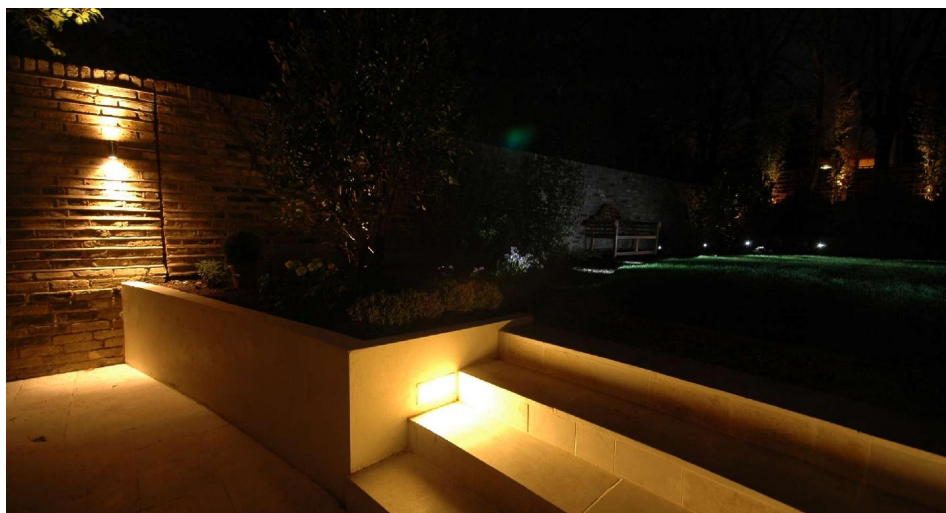

Brick

Surfaced Grid Brick Light 240V 3W
White 3000K Warm White

MR. RESISTOR[®]
Lighting Specialist Est. 1968

R1223 WH/WW IP54

White 3000K Warm White
Quicklink: Q2A95

The **Grid Brick Light** is a modern, discreet fitting ideal for lighting outdoor garden areas, drives or pathways. Constructed from aluminium with a hard wearing coating this fitting is extremely durable and reliable. A LED driver is incorporated into the fitting simply wire to mains. This fitting features a frosted polycarbonate diffuser reducing glare and ensuring its IP Rating. The corten fittings have a paint finish to resemble a weathered steel look.