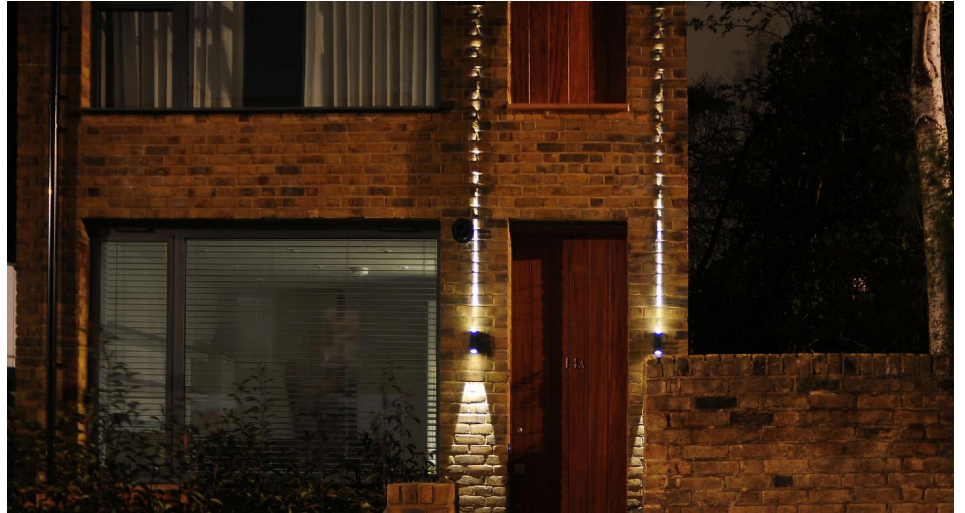

Beam

Narrow and Wide Beam Up & Down Light LED 240V 6W

Black Blue

X3000B BL/BLUELED

Black Blue

Quicklink: Q2A7D

The LED Beam Light range are modern surface mounted fittings that create stunning effects. Ideal for lighting entrances and driveways. Constructed from aluminium with a hard wearing chromate finish these fittings are extremely durable and reliable. A LED driver is incorporated into the fitting simply wire to mains.

General

Colour	Black
Construction	Aluminium
Dimmable	No
IP Rating	IP54
RAL Colour Code	RAL 9011

Dimmable	No
Operating Temperature	-20°C ~ +45°C

Dimensions

Height	150mm
Width	49mm

Electrical

Maximum Wattage	6W (2 x 3W)
-----------------	-------------