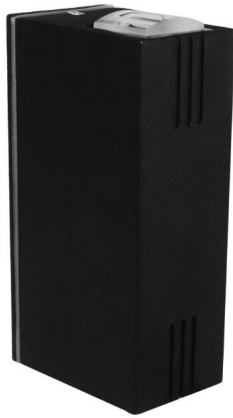

Beam

Narrow and Wide Beam Up & Down Light LED 240V 6W

Black Blue

X3000B BL/BLUELED

Black Blue

Quicklink: Q2A7D

The LED Beam Light range are modern surface mounted fittings that create stunning effects. Ideal for lighting entrances and driveways. Constructed from aluminium with a hard wearing chromate finish these fittings are extremely durable and reliable. A LED driver is incorporated into the fitting simply wire to mains.

General

Colour	Black
Construction	Aluminium
Dimmable	No
IP Rating	IP54
RAL Colour Code	RAL 9011

Dimmable	No
Operating Temperature	-20°C ~ +45°C

Dimensions

Height	150mm
Width	49mm

Electrical

Maximum Wattage	6W (2 x 3W)
-----------------	-------------

Light Characteristics

Colour Rendering Index	85
Lumens	420 lm
Lumens Per Watt	70 lm/W

Beam

Narrow and Wide Beam Up & Down Light LED 240V 6W
Black Blue