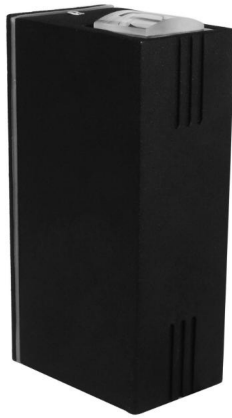

Beam

Narrow and Wide Beam Up & Down Light LED 240V 6W
Black Blue

MR. RESISTOR[®]
Lighting Specialist Est. 1968

X3000B BL/BLUELED

Black Blue
Quicklink: Q2A7D

The **LED Beam Light** range are modern surface mounted fittings that create stunning effects. Ideal for lighting entrances and driveways. Constructed from aluminium with a hard wearing chromate finish these fittings are extremely durable and reliable. A LED driver is incorporated into the fitting simply wire to mains.

General

Colour	Black
Construction	Aluminium
Dimmable	No
IP Rating	IP54
RAL Colour Code	RAL 9011

Dimmable	No
Operating Temperature	-20°C ~ +45°C

Dimensions

Height	150mm
Width	49mm

Electrical

Maximum Wattage	6W (2 x 3W)
-----------------	-------------

Light Characteristics

Colour Rendering Index	85
Lumens	420 lm
Lumens Per Watt	70 lm/W

Beam

Narrow and Wide Beam Up & Down Light LED 240V 6W
Black Blue

MR. RESISTOR[®]
Lighting Specialist Est. 1968