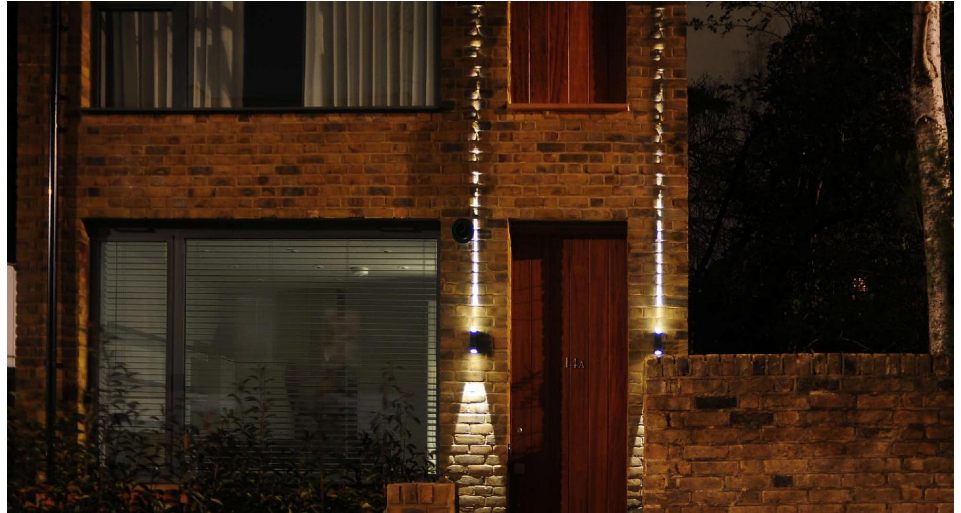

Beam

Narrow and Wide Beam Up & Down Light LED 240V 6W
Black Blue

MR. RESISTOR[®]
Lighting Specialist Est. 1968

X3000B BL/BLUELED

Black Blue
Quicklink: Q2A7D

The **LED Beam Light** range are modern surface mounted fittings that create stunning effects. Ideal for lighting entrances and driveways. Constructed from aluminium with a hard wearing chromate finish these fittings are extremely durable and reliable. A LED driver is incorporated into the fitting simply wire to mains.

General

Colour	Black
Construction	Aluminium
Dimmable	No
IP Rating	IP54
RAL Colour Code	RAL 9011

Dimmable	No
Operating Temperature	-20°C ~ +45°C

Dimensions

Height	150mm
Width	49mm

Electrical

Maximum Wattage	6W (2 x 3W)
-----------------	-------------