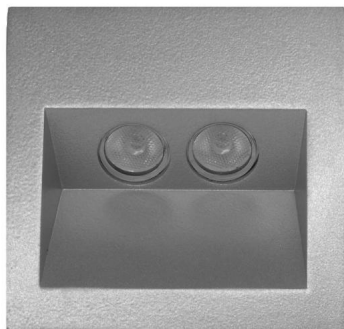

# Ixis

Ixis Recessed Wall Light 240V 2W

Silver 3000K Warm White

## R9300/2 SIL REC

Silver 3000K Warm White

Quicklink: Q2A77

The LED Ixis Recessed Wall Light range are modern discreet fittings ideal for lighting garden areas, pathways or for use indoors in cellars or stairwells. Constructed from aluminium with a hard wearing coating these fittings are extremely durable and reliable. Each fitting incorporates a plastic back box suitable for concrete installation or clips for timber and plasterboard installation.

### Dimensions

Cut Out	90 x 90mm (Length x Width)
Depth	60mm
Height	108mm
Width	108mm

# Ixis

Ixis Recessed Wall Light 240V 2W  
Silver 3000K Warm White

---