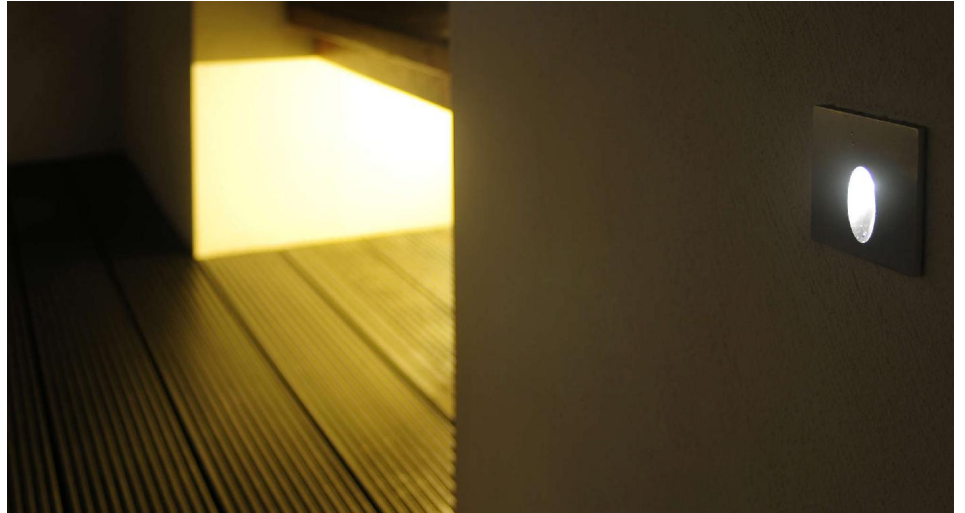

Battlestar

Battlestar Surface Square 240V 3W
White 3000K Warm White

R7807 SUR SQ WH

White 3000K Warm White
Quicklink: Q2A76

The **Battlestar Square** is a surface light that can be mounted into walls. It has a waterproof rating of IP54, allowing fitting in wet areas, such as shower cubicles or outside.

Constructed from high quality aluminium with the light provided by a 3 Watt warm white LED.

General

Colour	White
Construction	Aluminium
Dimmable	No
IP Rating	IP54

Dimmable	No
Operating Temperature	-20°C ~ +45°C

Dimensions

Depth	39mm
Height	134mm
Plate Depth	4mm
Width	70mm

Electrical

Maximum Wattage	3W
-----------------	----

Light Characteristics

Beam Angle	30°
Colour Rendering Index	85
Colour Temperature	3000K Warm White
Lumens	210 lm
Lumens Per Watt	70 lm/W

Battlestar

Battlestar Surface Square 240V 3W
White 3000K Warm White