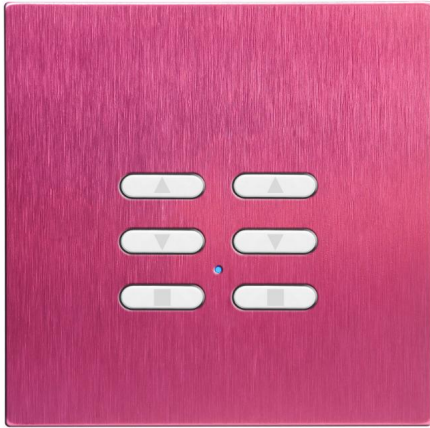

Wise Fusion Smart LED Dimmer Slave Wireless

Wise Fusion Smart Dimmer Slave Wireless 2 Gang
Pink Aluminium 3V

WISE FUSION2 ALU.PNK

Pink Aluminium 3V
Quicklink: Q2948

General

Colour	Pink
Construction	Steel / Plastic
IP Rating	IP20
Maximum Switches per Receiver	16
Operating Temperature	-10°C ~ +55°C
Radio Frequency	868.3 MHz
Receiver Range	50m

Dimensions

Depth	9mm
Height	86mm
Width	86mm

Electrical

Replacement Battery	CR2430
Voltage	3V

The **Wise Fusion Smart Dimmer Slave** is a dimmer based around wireless communication technology that talks to a corresponding **Wise Fusion Dimmer Master**. They are surface mounted and battery powered so can be positioned almost anywhere. A CR2430 battery is included with each unit.

This dimming unit has 6 simple buttons to control two lighting circuits: on/off, raise and lower.

What makes these dimmers distinct is the wireless communication between a receiver unit and transmitter unit. A **Wise Fusion Dimmer Master** is designed to replace your existing light switch using the existing cables. It can then be synched to a number of **Wise Fusion Dimmer Slaves** that are completely wireless and can simply be placed around your house. No more chasing wires through wall cavities. You now have the freedom to put your lighting dimmer wherever you want and if you don't like the position, you can easily move it.

This *Wise Fusion Dimmer Slave - 2 Gang* is compatible with four different programming options:

Option A - Single Button Dimming Programming

Allows circuits to be switched ON/OFF or dimmed from a single button.