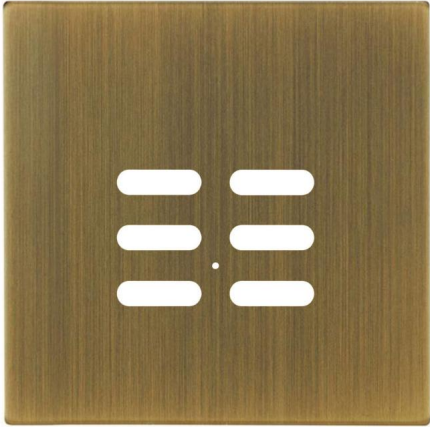

# Wireless Intense Fusion Slave Plates

Wise Intense Antique Brass Plate

---

## **WISEINT6 ANT.BRS**

The **Wise Fusion Plates** works in conjunction with our **Wise Fusion Smart Led Dimmers**.

Quicklink: [Q28B8](#)

---

### **General**

Colour                      Antique Brass

---