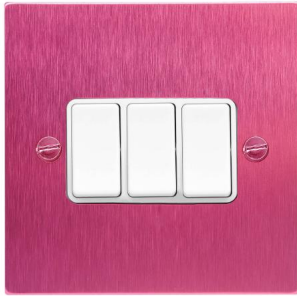

# Flat Plate Pink Aluminium

Rocker White Switch

3 gang rocker switch 20 amp 2 way Pink Aluminium

## MRPKRSW3

3 gang rocker switch 20 amp 2 way Pink  
Aluminium

Quicklink: Q2881

The Flat Plate Pink range with plastic inserts affords complete originality coupled with unique design.

### General

Colour Pink  
Construction Aluminium