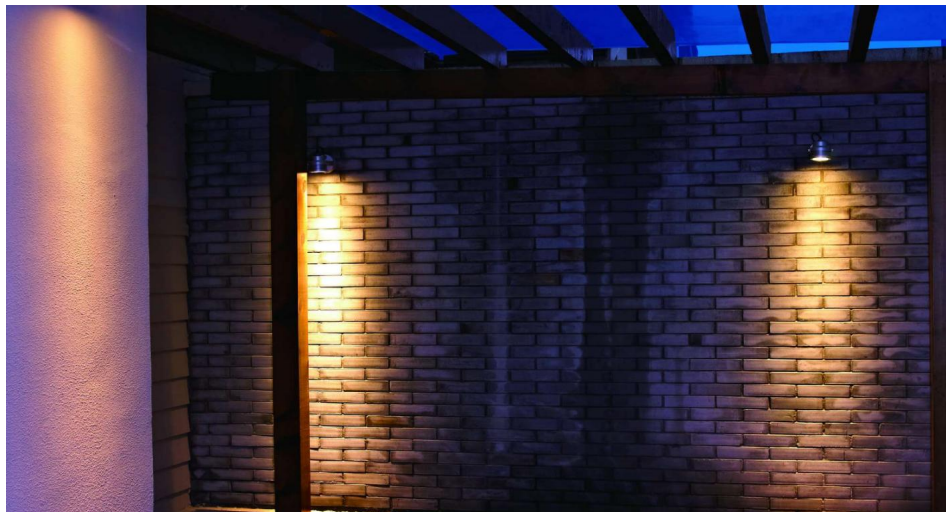

Battlestar 2.0

Battlestar 2.0 Wall Light 240V 6W
Silver 3000K Warm White

MR. RESISTOR[®]
Lighting Specialist Est. 1968

R7300BL ALU/WW

Silver 3000K Warm White
Quicklink: Q2782

The **Battlestar 2.0 Wall Light** is an aluminium adjustable wall light with a stunning anodised finish. It has a head that contains 6 high brightness 1 Watt LEDs.

General

Colour	Silver
Construction	Aluminium
Dimmable	No
IP Rating	IP54
RAL Colour Code	RAL 9006

Dimmable No

Dimensions

Base Depth	40mm
Base Diameter	95mm
Head Diameter	95mm
Head Length	75mm
Length	185mm
Width	95mm

Electrical

Maximum Wattage	6W
Voltage	240V

Light Characteristics

Beam Angle	25°
Colour Rendering Index	85
Colour Temperature	3000K Warm White
Lumens	550 lm
Lumens Per Watt	92 lm/W

Battlestar 2.0

Battlestar 2.0 Wall Light 240V 6W
Silver 3000K Warm White