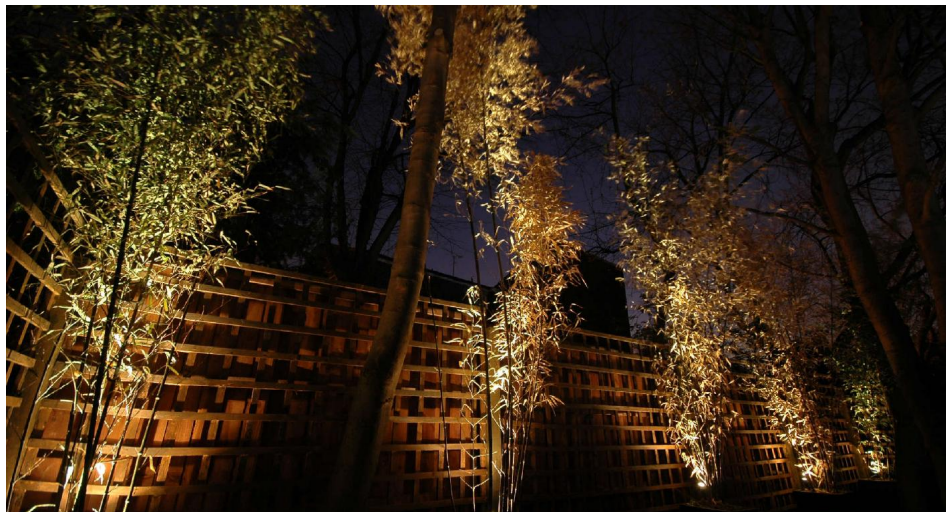

Battlestar 2.0

Battlestar 2.0 LED Spike 240V 6W
Silver 3000K Warm White

MR. RESISTOR[®]
Lighting Specialist Est. 1968

R7300L ALU/WW

Silver 3000K Warm White
Quicklink: Q2780

General

Colour	Silver
Construction	Aluminium
Dimmable	No
IP Rating	IP65
RAL Colour Code	RAL 9006

Dimmable No

Dimensions

Head Diameter	95mm
Head Length	130mm
Height	490mm
Spike Length	360mm

Electrical

Voltage 240V

Light Characteristics

Beam Angle	25°
Colour Rendering Index	85
Colour Temperature	3000K Warm White
Lumens	480 lm

The **Battlestar LED Spike Light** is an aluminium adjustable spot with a robust plastic spike. It has a 270° rotational neck which holds 6 high brightness 1 Watt LEDs, to light up any garden. The use of LED's makes this fitting much more efficient than a standard halogen light.